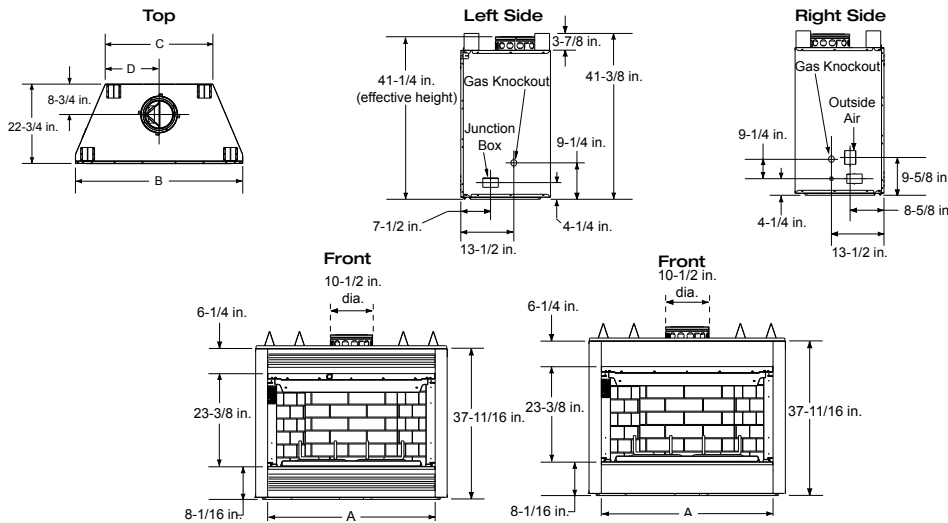

Door Options

Gas Logs

Refractory Options

Accelerator Dimensions

Framing Dimensions

MODEL	A	B	C	D
A36R/C	36"	42"	28-1/4"	14-1/8"
A42R/C	42"	48"	30-7/8"	15-1/2"

MODEL	A
A36R/C	43"
A42R/C	49"

Available From